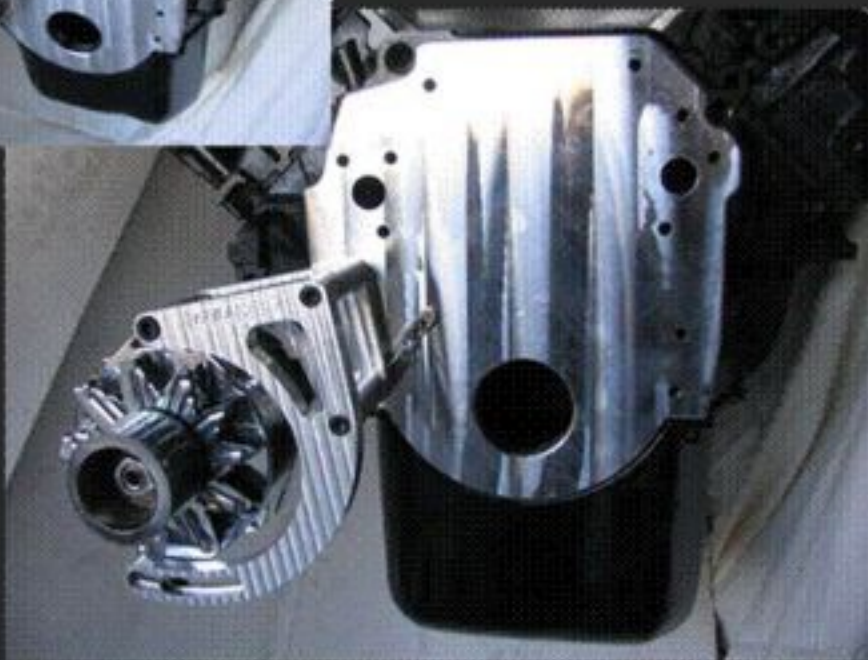

Mopar V8 billet timing cover.

Below are pictures of the Cleveland timing cover with alternator bracket

***Holden V8 billet timing covers.
And custom engine plate.***

Below are pictures of the Windsor timing cover.